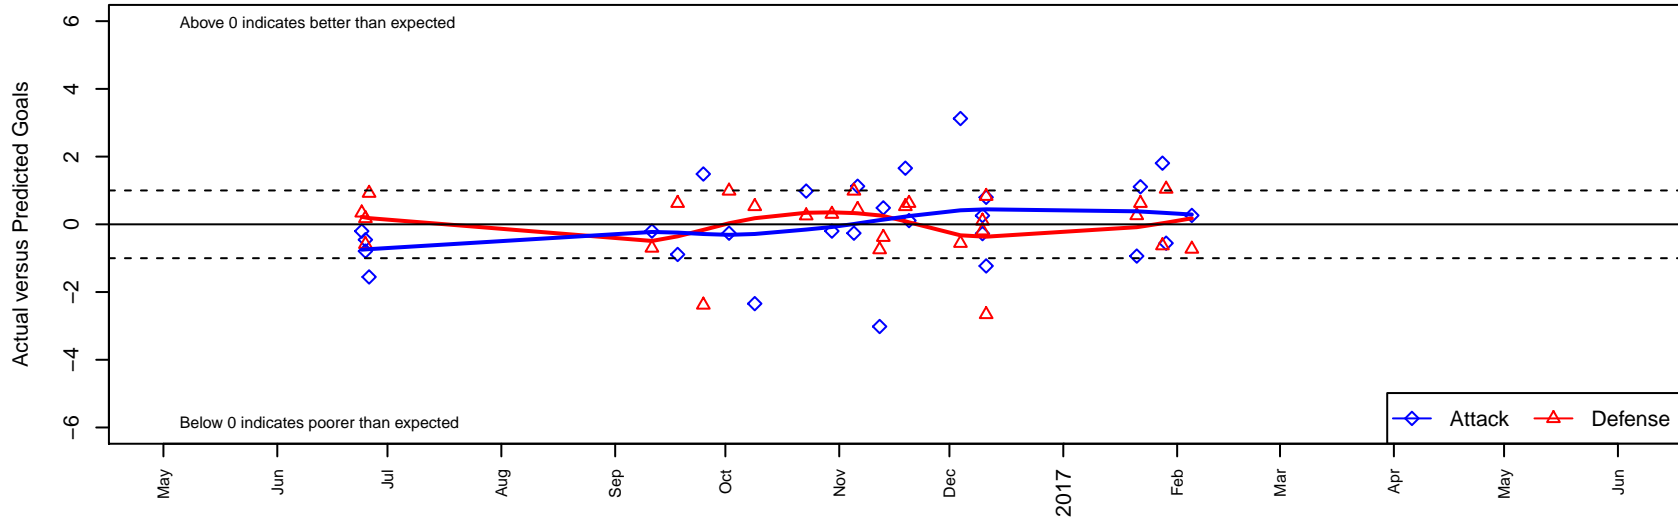

# Washington Timbers Red B00

Washington Timbers  
 Vancouver, WA  
 B00 total strength=1597  
 attack=16.12 defense=15.51  
 fall league = RCL B00 Div 4

alt names used:  
 WA Timbers 00B Red 1  
 WASHINGTON TIMBERS FC B00 REDS (USA  
 WA Timbers 00B Red 1

Venues played:  
 2016 Clash At the Border Div 1 Gold/Silver U17  
 2016 RCL B00 Div 4  
 2016 Timbers Winter Showcase 2000 Showcas  
 2016 WYS Presidents Cup B00

**Washington Timbers Red B00**  
 Dots are actual minus expected GF (blue circles) and GA (red triangles).  
 Blue line is smoothed change in attack strength. Red is smoothed change in defense strength.

**attack and defense variance (black dot)  
relative to other teams  
and top 10 in region**

**attack and defense rating  
relative to others at age  
and all opponents in last 13 months**

**Performance relative to 13 month average**