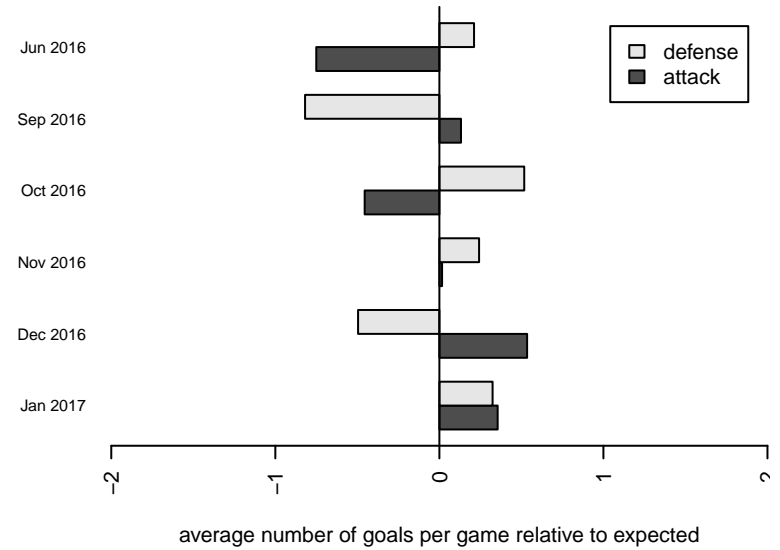

Performance relative to 13 month average