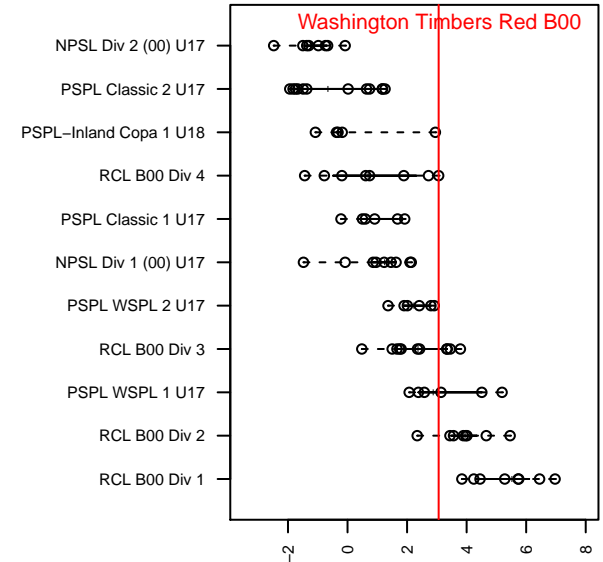

# Washington Timbers Red B00

Washington Timbers  
 Vancouver, WA  
 B00 total strength=1597  
 attack=16.12 defense=15.51  
 fall league = RCL B00 Div 4

alt names used:  
 WA Timbers 00B Red 1  
 WASHINGTON TIMBERS FC B00 REDS (USA  
 WA Timbers 00B Red 1

Venues played:  
 2016 Clash At the Border Div 1 Gold/Silver U17  
 2016 RCL B00 Div 4  
 2016 Timbers Winter Showcase 2000 Showcas  
 2016 WYS Presidents Cup B00

**Washington Timbers Red B00**  
 Dots are actual minus expected GF (blue circles) and GA (red triangles).  
 Blue line is smoothed change in attack strength. Red is smoothed change in defense strength.

**attack and defense variance (black dot)  
relative to other teams  
and top 10 in region**

**attack and defense rating  
relative to others at age  
and all opponents in last 13 months**

**Performance relative to 13 month average**