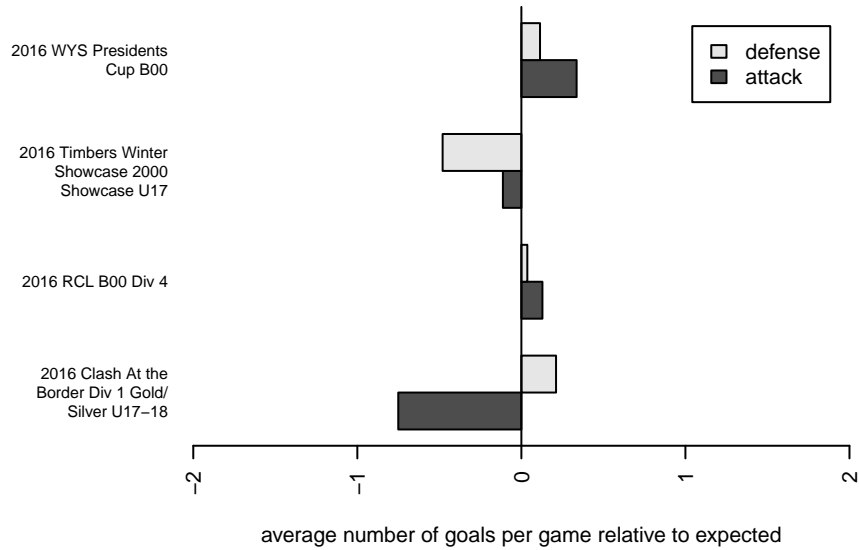

# Washington Timbers Red B00

Washington Timbers  
 Vancouver, WA  
 B00 total strength=1597  
 attack=16.12 defense=15.51  
 fall league = RCL B00 Div 4

alt names used:  
 WA Timbers 00B Red 1  
 WASHINGTON TIMBERS FC B00 REDS (USA  
 WA Timbers 00B Red 1

Venues played:  
 2016 Clash At the Border Div 1 Gold/Silver U17  
 2016 RCL B00 Div 4  
 2016 Timbers Winter Showcase 2000 Showcas  
 2016 WYS Presidents Cup B00

**Washington Timbers Red B00**  
 Dots are actual minus expected GF (blue circles) and GA (red triangles).  
 Blue line is smoothed change in attack strength. Red is smoothed change in defense strength.

**attack and defense variance (black dot)  
relative to other teams  
and top 10 in region**

**attack and defense rating  
relative to others at age  
and all opponents in last 13 months**

**Performance relative to 13 month average**